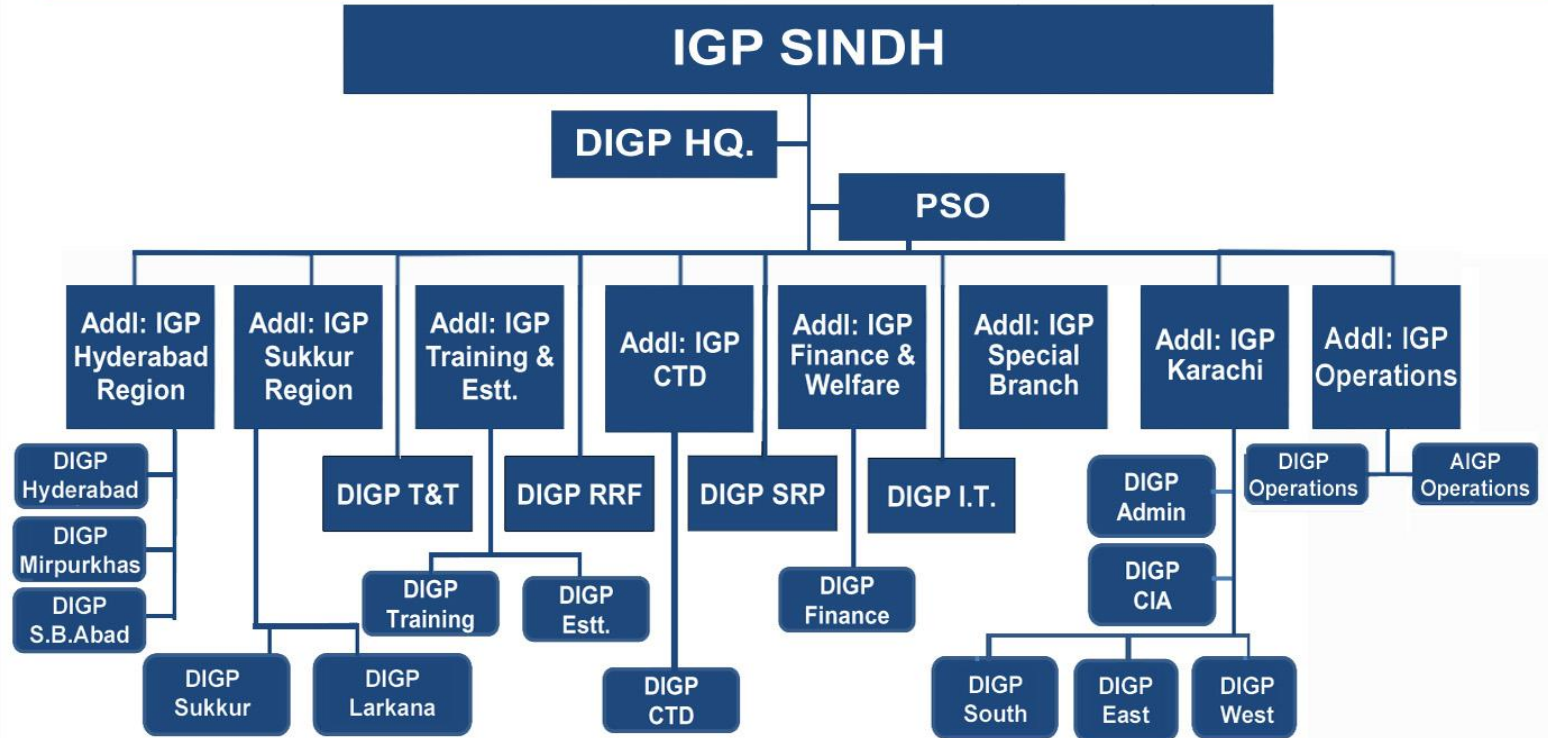

Organizational Chart of Sindh Police

Organizational Chart of Sindh Police

Organizational Chart of Sindh Police

DIGP HQ.

P
S

Addl:
IGP
Sukkur
Region

Addl:
IGP
Training
& Estt.

Addl:
IGP
CTD

Addl:
IGP
Finance
&

Addl:
IGP
Special
Branch

Addl:
IGP
Karachi

DIGP
Hyd.

DIGP
Mpk

DIGP
S.B.Aba

DIGP
T&T

DIGP
RRF