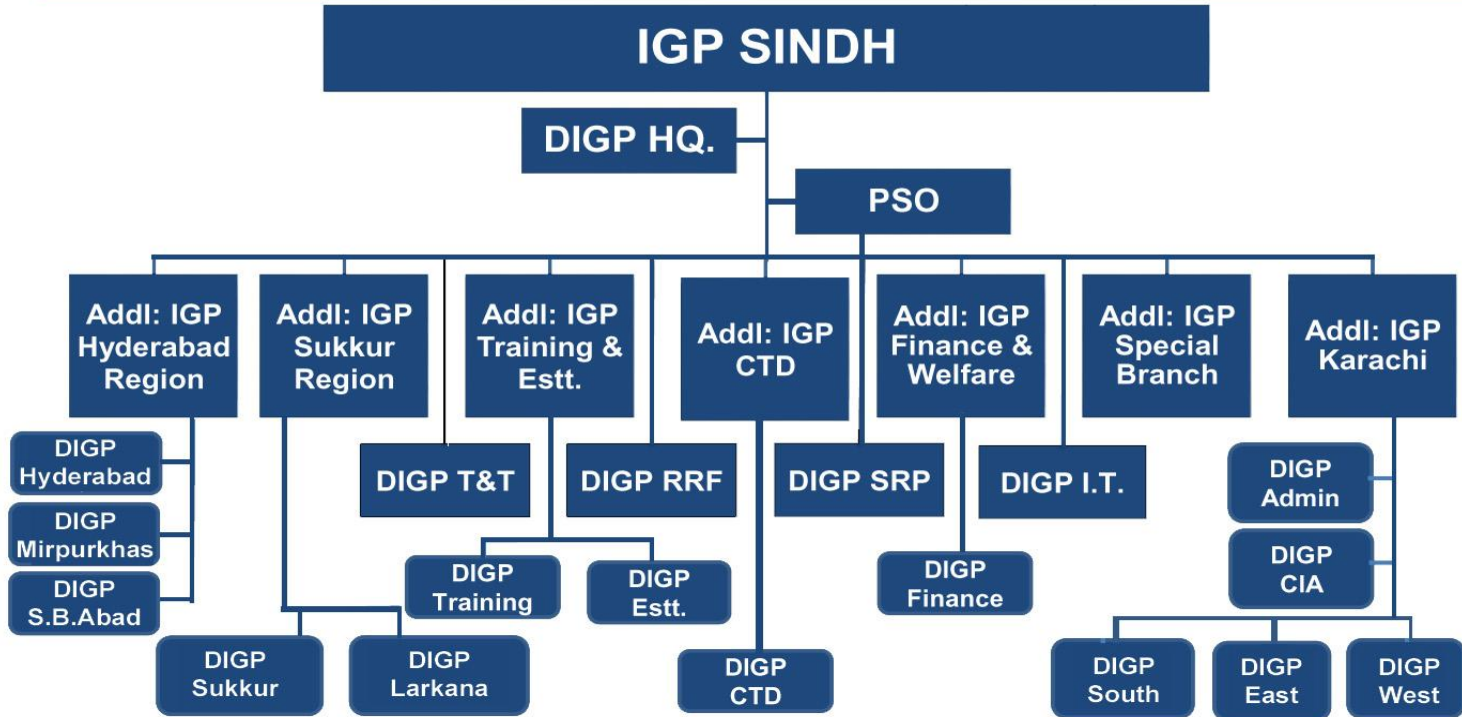

Organizational Chart of Sindh Police

Organizational Chart of Sindh Police

Organizational Chart of Sindh Police

DIGP HQ.

P
S

Addl:
IGP
Sukkur
Region

Addl:
IGP
Training
& Estt.

Addl:
IGP
CTD

Addl:
IGP
Finance
&

Addl:
IGP
Special
Branch

Addl:
IGP
Karachi

DIGP
Hyd.

DIGP
Mpk

DIGP
S.B.Aba

DIGP
T&T

DIGP
RRF