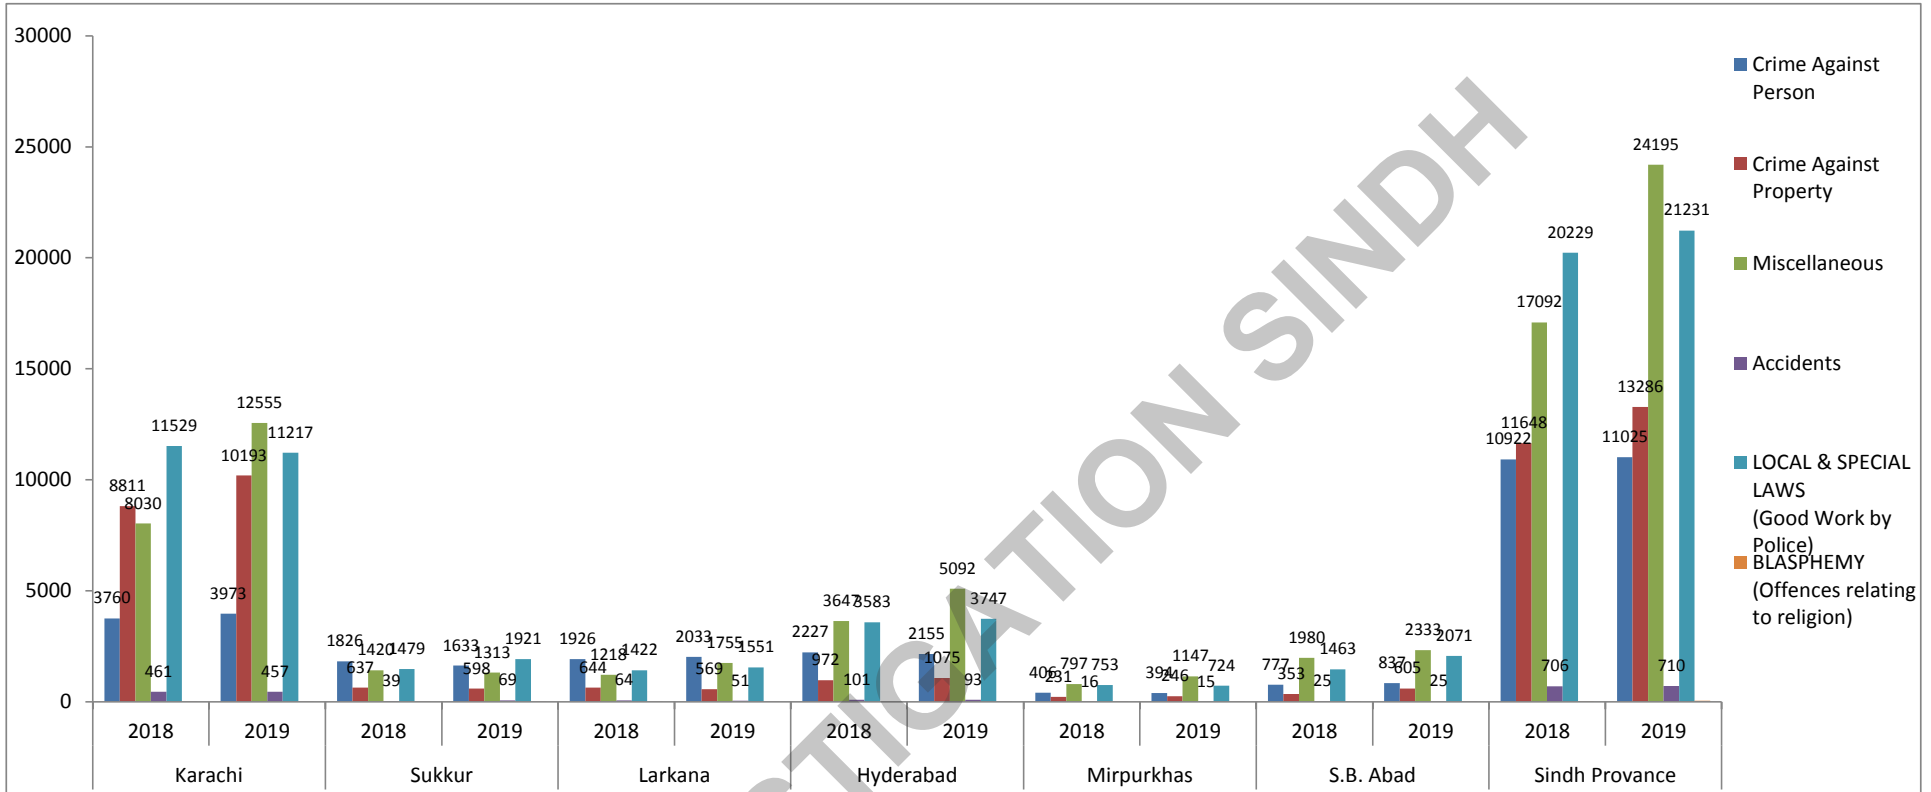

# Crime Figures for the Period of 01-01-2018/2019 to 15-10-2018/2019

	Karachi		Sukkur		Larkana		Hyderabad		Mirpurkhas		S.B. Abad		Sindh Province	
	2018	2019	2018	2019	2018	2019	2018	2019	2018	2019	2018	2019	2018	2019
<b>Crime Against Person</b>	3760	3973	1826	1633	1926	2033	2227	2155	406	394	777	837	10922	11025
<b>Crime Against Property</b>	8811	10193	637	598	644	569	972	1075	231	246	353	605	11648	13286
<b>Miscellaneous</b>	8030	12555	1420	1313	1218	1755	3647	5092	797	1147	1980	2333	17092	24195
<b>BLASPHEMY (Offences relating to religion)</b>	3	8	5	13	3	6	7	14	7	6	3	5	28	52
<b>Accidents</b>	461	457	39	69	64	51	101	93	16	15	25	25	706	710
<b>LOCAL &amp; SPECIAL LAWS (Good Work by Police)</b>	11529	11217	1479	1921	1422	1551	3583	3747	753	724	1463	2071	20229	21231

**COMPARATIVE RANGE WISE CRIME FIGURES  
PERIOD OF 01-01-2018/2019 TO 15-10-2018/2019**

HEADS	Karachi		Sukkur		Larkana		Hyderabad		Mirpurkhas		S.B. Abad		Sindh Province	
	2018	2019	2018	2019	2018	2019	2018	2019	2018	2019	2018	2019	2018	2019
Crime Against Person	3760	3973	1826	1633	1926	2033	2227	2155	406	394	777	837	10922	11025
Crime Against Property	8811	10193	637	598	644	569	972	1075	231	246	353	605	11648	13286
Miscellaneous	8030	12555	1420	1313	1218	1755	3647	5092	797	1147	1980	2333	17092	24195
BLASPHEMY (Offences relating to religion)	3	8	5	13	3	6	7	14	7	6	3	5	28	52
Accidents	461	457	39	69	64	51	101	93	16	15	25	25	706	710
LOCAL & SPECIAL LAWS (Good Work by Police)	11529	11217	1479	1921	1422	1551	3583	3747	753	724	1463	2071	20229	21231

## COMPARATIVE RANGE WISE CRIME GRAPH OF SINDH PROVINCE PERIOD OF 01-01-2018/2019 TO 15-10-2018/2019